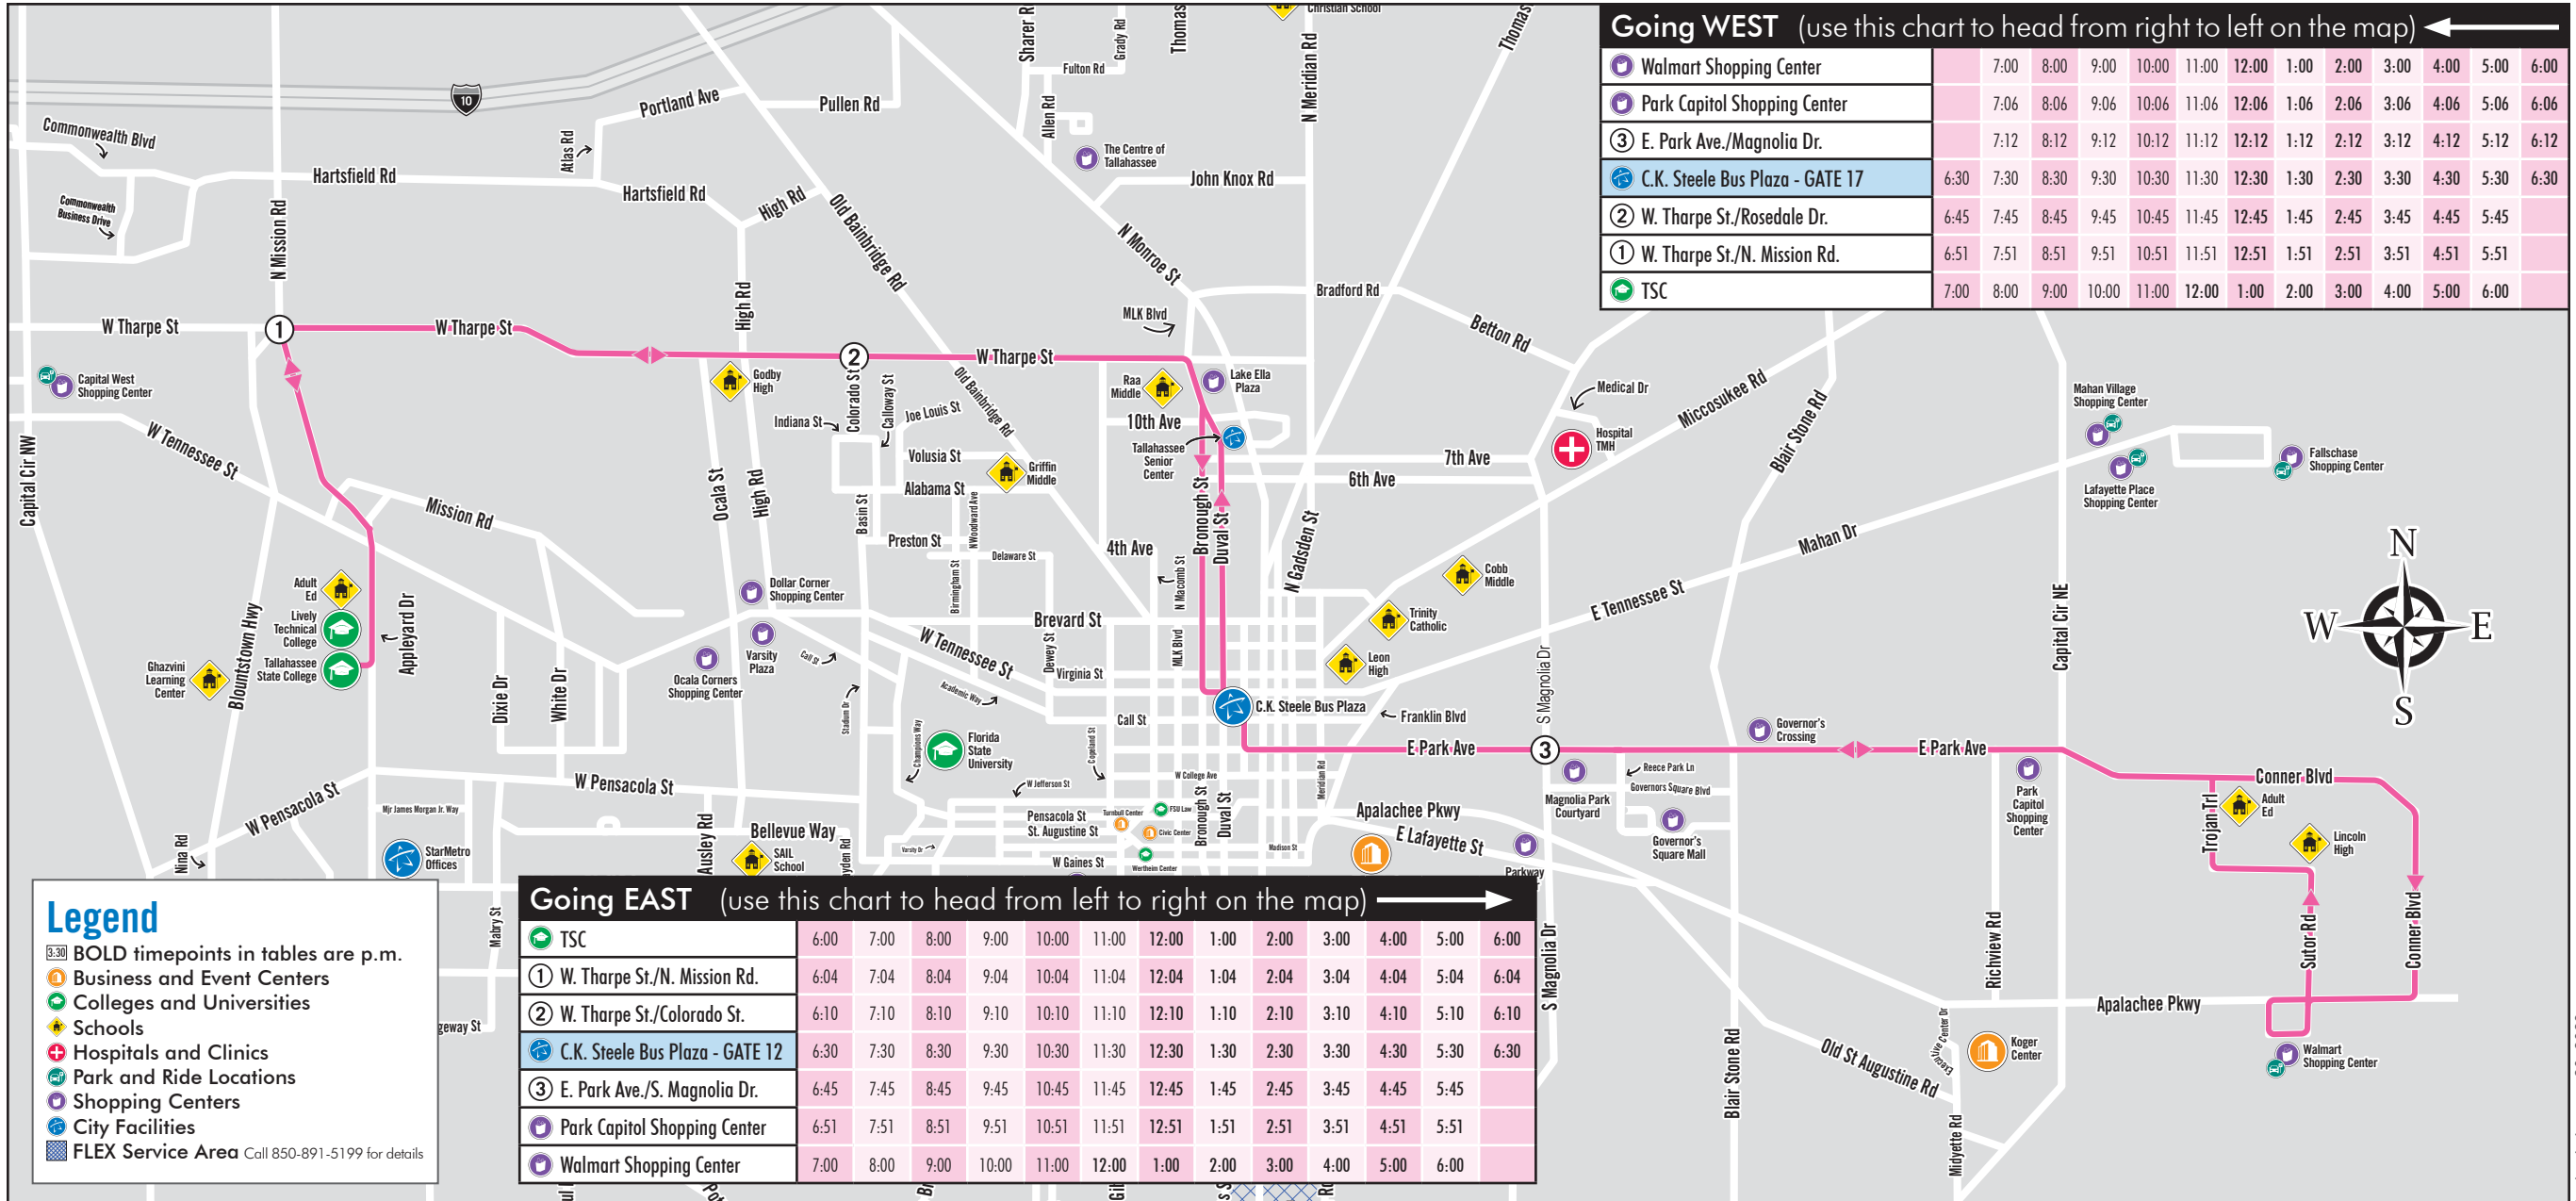

Evergreen Route (Mon-Fri)

TSC, Tharpe St., C.K. Steele Bus Plaza, Park Ave., Walmart Shopping Center
 Monday - Friday (6 a.m. - 6:30 p.m.) | Bus comes every: **60 min**

Going WEST (use this chart to head from right to left on the map) ←

Walmart Shopping Center	7:00	8:00	9:00	10:00	11:00	12:00	1:00	2:00	3:00	4:00	5:00	6:00	
Park Capitol Shopping Center	7:06	8:06	9:06	10:06	11:06	12:06	1:06	2:06	3:06	4:06	5:06	6:06	
③ E. Park Ave./Magnolia Dr.	7:12	8:12	9:12	10:12	11:12	12:12	1:12	2:12	3:12	4:12	5:12	6:12	
C.K. Steele Bus Plaza - GATE 17	6:30	7:30	8:30	9:30	10:30	11:30	12:30	1:30	2:30	3:30	4:30	5:30	6:30
② W. Tharpe St./Rosedale Dr.	6:45	7:45	8:45	9:45	10:45	11:45	12:45	1:45	2:45	3:45	4:45	5:45	
① W. Tharpe St./N. Mission Rd.	6:51	7:51	8:51	9:51	10:51	11:51	12:51	1:51	2:51	3:51	4:51	5:51	
TSC	7:00	8:00	9:00	10:00	11:00	12:00	1:00	2:00	3:00	4:00	5:00	6:00	

Legend

- 6:30 BOLD timepoints in tables are p.m.
- ① Business and Event Centers
- 🎓 Colleges and Universities
- 🏫 Schools
- 🏥 Hospitals and Clinics
- 🛒 Park and Ride Locations
- 🛍️ Shopping Centers
- 🏙️ City Facilities
- 🚏 FLEX Service Area Call 850-891-5199 for details

Going EAST (use this chart to head from left to right on the map) →

TSC	6:00	7:00	8:00	9:00	10:00	11:00	12:00	1:00	2:00	3:00	4:00	5:00	6:00
① W. Tharpe St./N. Mission Rd.	6:04	7:04	8:04	9:04	10:04	11:04	12:04	1:04	2:04	3:04	4:04	5:04	6:04
② W. Tharpe St./Colorado St.	6:10	7:10	8:10	9:10	10:10	11:10	12:10	1:10	2:10	3:10	4:10	5:10	6:10
C.K. Steele Bus Plaza - GATE 12	6:30	7:30	8:30	9:30	10:30	11:30	12:30	1:30	2:30	3:30	4:30	5:30	6:30
③ E. Park Ave./S. Magnolia Dr.	6:45	7:45	8:45	9:45	10:45	11:45	12:45	1:45	2:45	3:45	4:45	5:45	
Park Capitol Shopping Center	6:51	7:51	8:51	9:51	10:51	11:51	12:51	1:51	2:51	3:51	4:51	5:51	
Walmart Shopping Center	7:00	8:00	9:00	10:00	11:00	12:00	1:00	2:00	3:00	4:00	5:00	6:00	